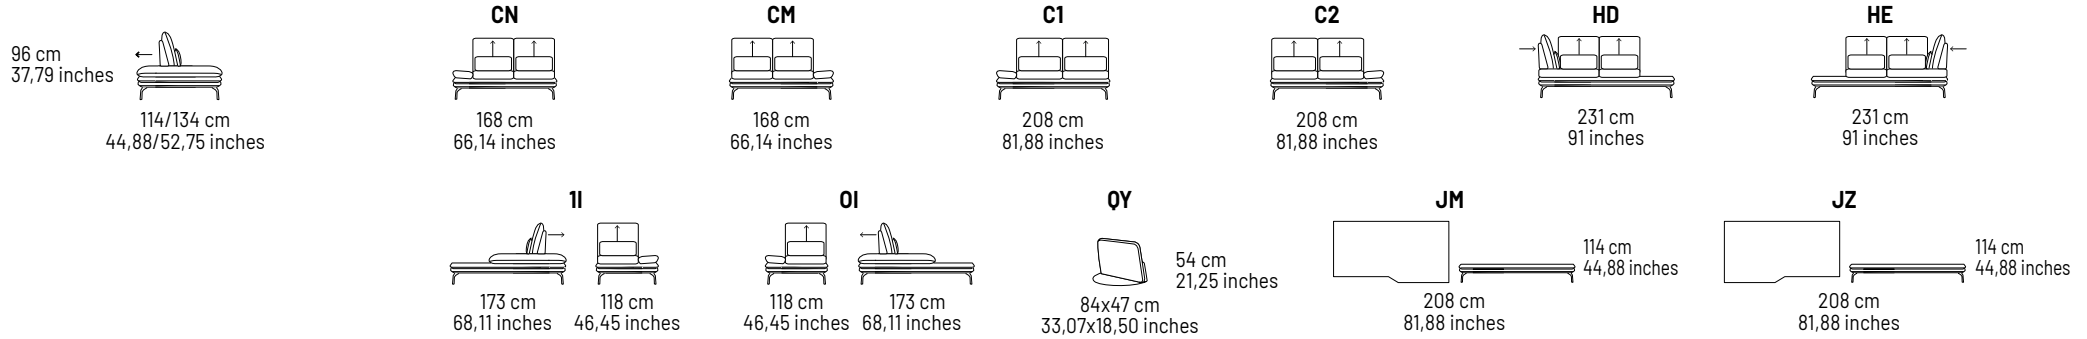

All dimensions are approximate and for guidance only

SUZUKA

2828

COVERING: leather and fabric; not removable cover
 FRAME CONSTRUCTION: hardwood load bearing rails,
 high density particle board, glued, screwed and stapled,
 iron frame in the armrest
 BACK CUSHIONS: polyurethane foam
 SEAT INTERIORS: polyurethane foam
 BACK SUSPENSIONS: webbings (elastic belts)

Not free standing elements

All dimensions are approximate and for guidance only