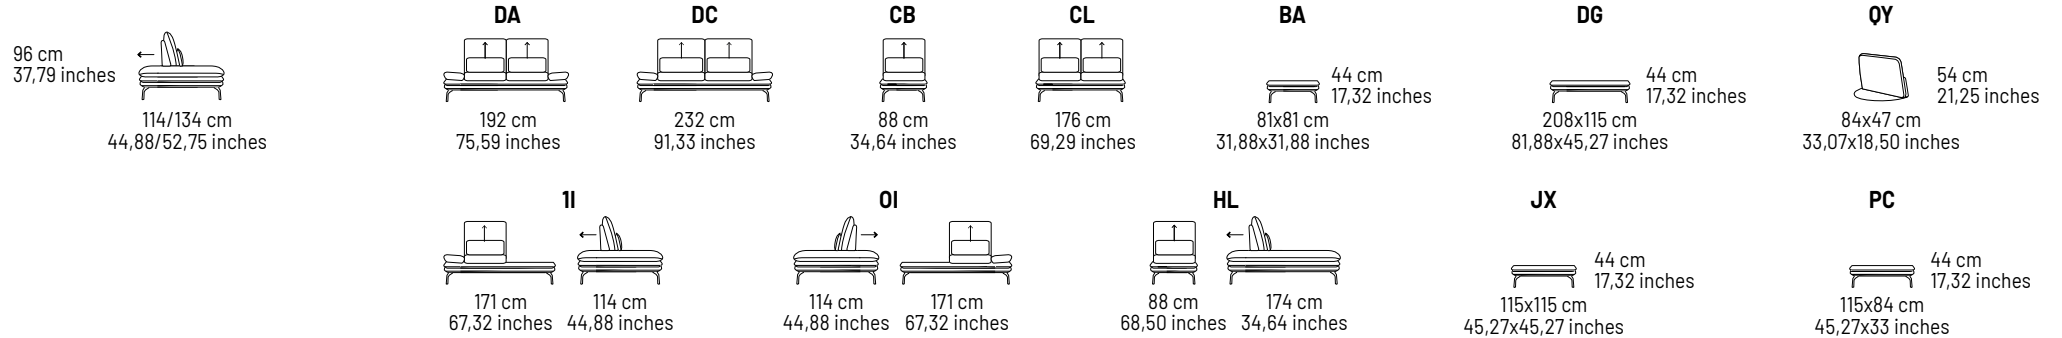

SUZUKA

Chateau d'Ax®

SUZUKA

2827

Not modular elements. Pouf, 2 - 3 seater sofa, chaise longue, bench free standing

COVERING: leather and fabric; not removable cover
 FRAME CONSTRUCTION: hardwood load bearing rails, high density particle board, glued, screwed and stapled, iron frame in the armrest
 BACK CUSHIONS: polyurethane foam
 SEAT INTERIORS: polyurethane foam
 BACK SUSPENSIONS: webbings (elastic belts)
 SEAT SUSPENSIONS: webbings (elastic belts)
 FEET: chromes metal feet gun-barrel grey finish h. 18 cm
 OTHER INFORMATION: sliding backrest

All dimensions are approximate and for guidance only

SUZUKA

2828

COVERING: leather and fabric; not removable cover
 FRAME CONSTRUCTION: hardwood load bearing rails,
 high density particle board, glued, screwed and stapled,
 iron frame in the armrest
 BACK CUSHIONS: polyurethane foam
 SEAT INTERIORS: polyurethane foam
 BACK SUSPENSIONS: webbings (elastic belts)

Not free standing elements

All dimensions are approximate and for guidance only