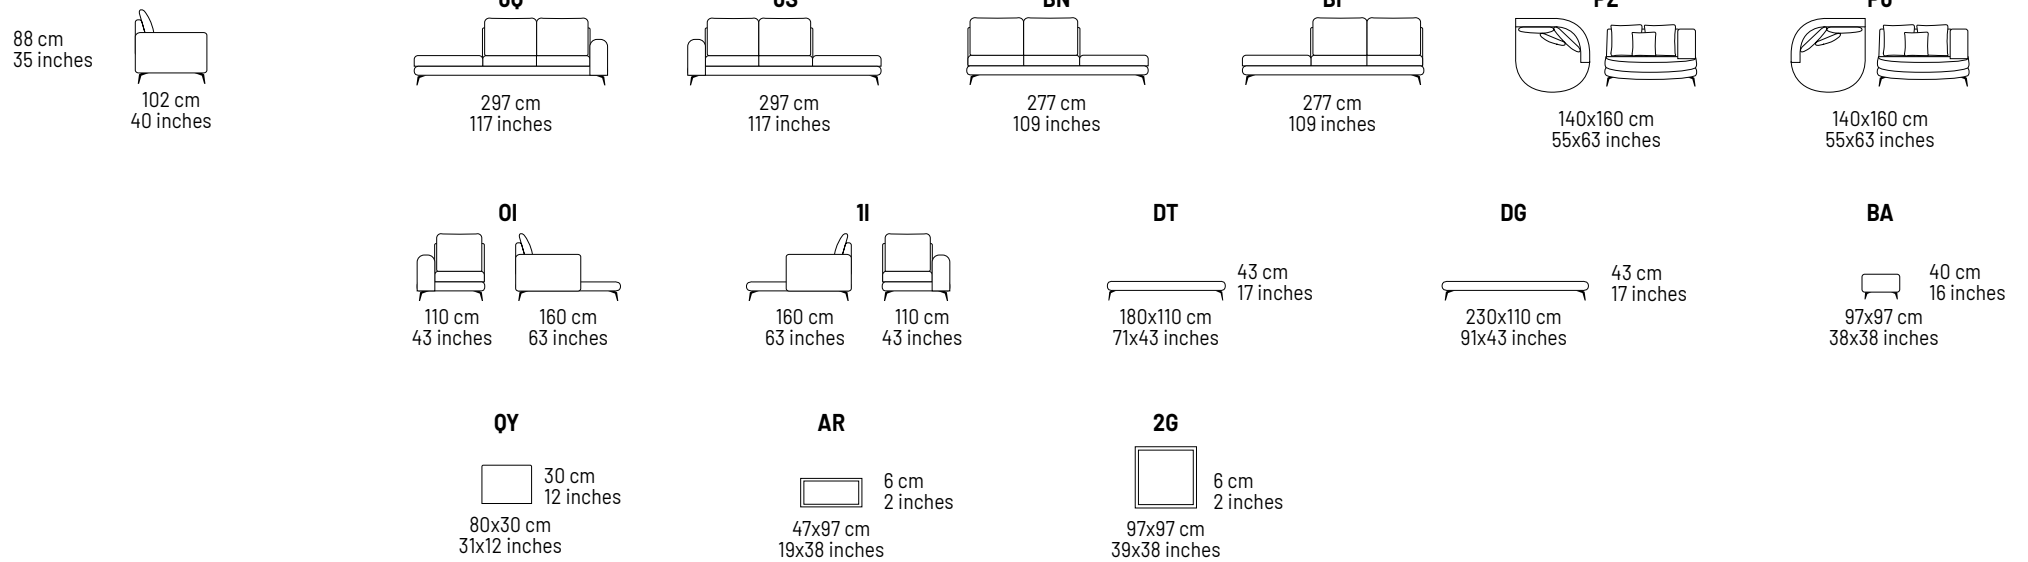

LONG ISLAND

4001

All dimensions are approximate and for guidance only

Chateau d'Ax®